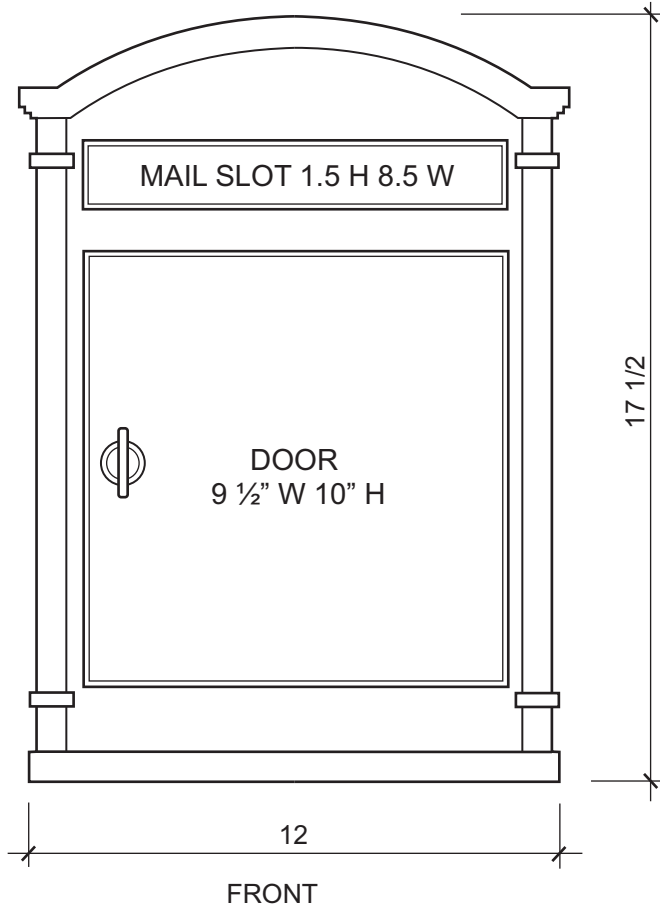

MODEL	MATERIAL	OVERALL SIZE	INSTALLATION	FINISHES	HARDWARE
E6-T	Aluminum	12 5/8" W 17 1/2" H 3 3/4" D	Wall mounted	Satin black, bronze, rust brown powder coat paint.	2 screws included.

IMAGES NOT TO SCALE

Turn thumb latch clockwise to open and the reverse to lock.

Installation Instructions

- 1 Determine the location and height of where the mailbox is to be installed. With the door open, mark the location of screw holes. Install mailbox using screws.
- 2 Upper screw hole is optional and does not need to be used. Two screws provided.