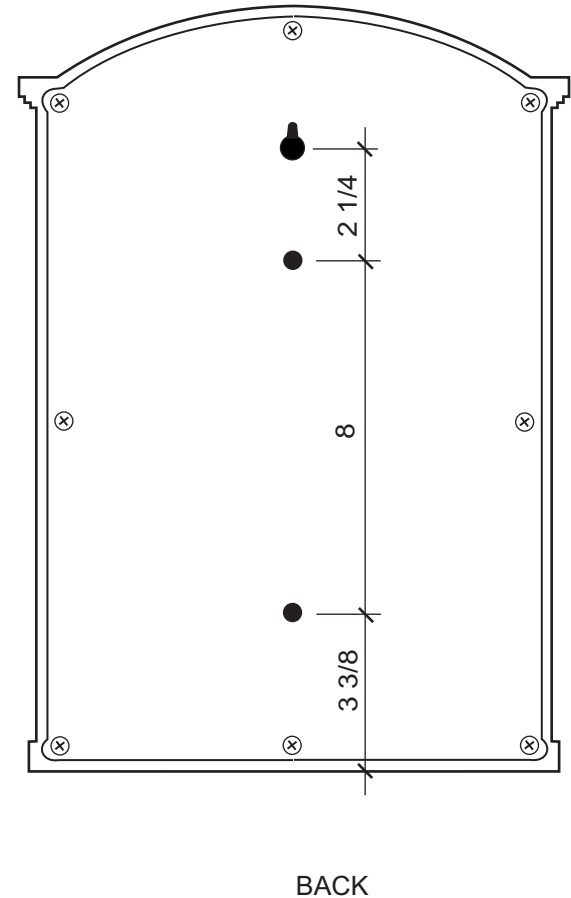

MODEL	MATERIAL	OVERALL SIZE	INSTALLATION	FINISHES	HARDWARE
E6-T	Aluminum	12 5/8" W 17 1/2" H 3 3/4" D	Wall mounted	Satin black, bronze, rust brown powder coat paint.	2 screws included.

IMAGES NOT TO SCALE

Turn thumb latch clockwise to open and the reverse to lock.

Installation Instructions

- 1 Determine the location and height of where the mailbox is to be installed. With the door open, mark the location of screw holes. Install mailbox using screws.
- 2 Upper screw hole is optional and does not need to be used. Two screws provided.