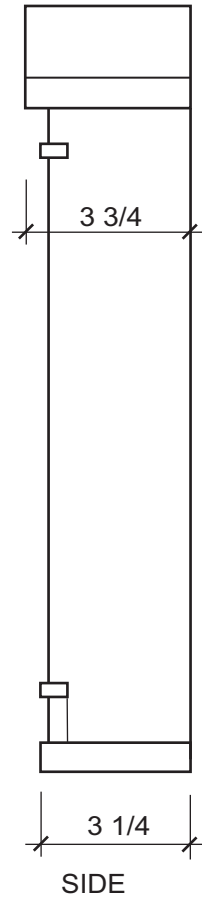

MODEL	MATERIAL	OVERALL SIZE	INSTALLATION	FINISHES	HARDWARE
E6-T	Aluminum	12 5/8" W 17 1/2" H 3 3/4" D	Wall mounted	Satin black, bronze, rust brown powder coat paint.	2 screws included.

IMAGES NOT TO SCALE

Turn thumb latch clockwise to open and the reverse to lock.

Installation Instructions

- 1 Determine the location and height of where the mailbox is to be installed. With the door open, mark the location of screw holes. Install mailbox using screws.
- 2 Upper screw hole is optional and does not need to be used. Two screws provided.